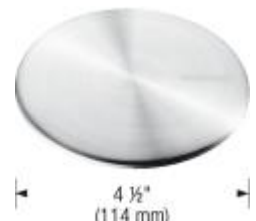

3/2" CapFlow strainer cover
Stainless steel (fits all BLA
strainers)
517666