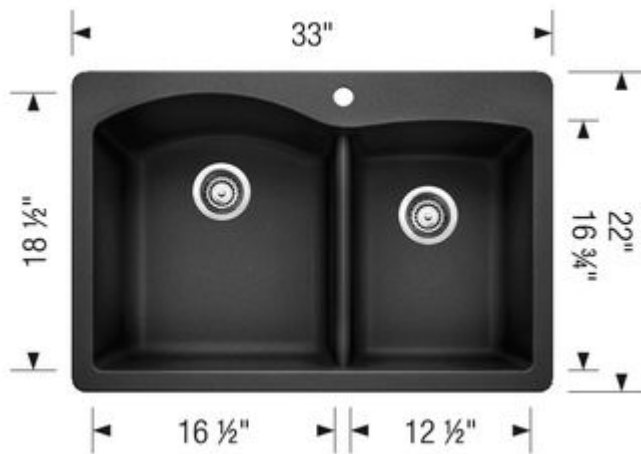

Non porous - dirt and bacteria cannot penetrate the surface of the sink

Rear-positioned drain holes maximize usable bowl and cabinet storage space

4 Additional knock-out holes for accessories

3 1/2" (90 mm) stainless steel strainers included

Topmount sink can be installed undermounted, clips #406251 sold separately

Limited Lifetime Warranty

Material / Colours

Available colours

White

Anthracite

Café

Truffle

Cinder

SILGRANIT®

Main bowl left

Item No. 400060

Spec sheets/DXF

Top View

Scope of supply

3 1/2" (90 mm) stainless steel strainers, template

Design tips

Width of base unit : 915 mm

Bowl depth: 9 1/2" (240 mm) / 8" (205 mm)

Depending on cabinet construction, a different cabinet size may be required. Consult the cabinet manufacturer

Faucets

BLANCO MAESTRO II
Chrome / Anthracite
403330