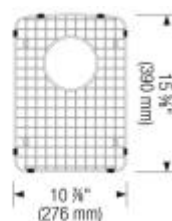

Stainless Steel Sink Grid
406491